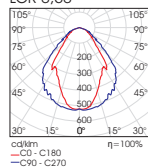

Micropismatic cover
LOR 0,60