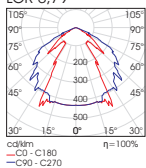

Canopy Recessed

- PRH.040 White
- PRH.083 Black
- PRH.086 Light Grey

Canopy Trimless

- PRH.041 White
- PRH.084 Black
- PRH.087 Light Grey

PRH.104 Line alignment

DIRECT LIGHTING

Transparent cover
LOR 0,79

Milky Satin cover
LOR 0,57