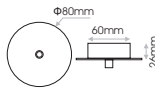

** **Note for separated controls:**

All 57cm, 85cm and 113cm models, are not available with emergency function.

*** **Note:** With control option you can choose one control (standard) for Direct & Indirect lighting or two controls (Separated) for independent control of Direct and Indirect lightings.

Ordering Code Example:

TETRA HV PDDI-AN-30-61W141-MSTR-230-ND-01

Accessories for Surface (SF)

PRH.103 Line alignment

Accessories for Pendant (PD) & Pendant Direct/Indirect (PDDI)

Canopy Surface

- PRH.039 White
- PRH.082 Black
- PRH.085 Light Grey