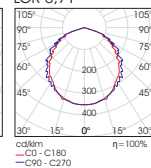

Micropismatic cover
LOR 0,60

INDIRECT LIGHTING

Transparent cover
LOR 0,89

Milky Satin cover
LOR 0,71

Micropismatic cover
LOR 0,71