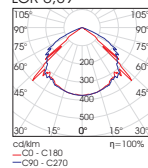

INDIRECT LIGHTING

Transparent cover
LOR 0,89