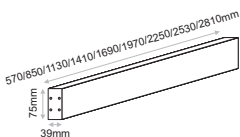

* **Note for SF & PD:**

All 57cm and 85cm DALI, Analog (1-10), Wireless models are not available with emergency function.

** **Note for standard control:**

All 57cm and 85cm models are not available with emergency function.

** **Note for separated controls:**

All 57cm, 85cm and 113cm models, are not available with emergency function.

*** **Note:** With control option you can choose one control (standard) for Direct & Indirect lighting or two controls (Separated) for independent control of Direct and Indirect lightings.

Ordering Code Example:

TETRA HV PDDI-AN-30-61W141-MSTR-230-ND-01