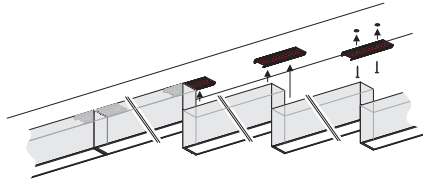

** **Note for separated controls:**

All 57cm, 85cm and 113cm models, are not available with emergency function.

*** **Note:** With control option you can choose one control (standard) for Direct & Indirect lighting or two controls (Separated) for independent control of Direct and Indirect lightings.

Ordering Code Example:

TETRA HV PDDI-AN-30-61W141-MSTR-230-ND-01

Accessories for Surface (SF)

PRH.103 Line alignment

Accessories for Pendant (PD) & Pendant Direct/Indirect (PDDI)

Canopy Surface

- PRH.039 White
- PRH.082 Black
- PRH.085 Light Grey