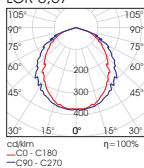

Canopy Recessed

- PRH.040 White
- PRH.083 Black
- PRH.086 Light Grey

Canopy Trimless

- PRH.041 White
- PRH.084 Black
- PRH.087 Light Grey

PRH.104 Line alignment

DIRECT LIGHTING

Transparent cover
LOR 0,79

Milky Satin cover
LOR 0,57